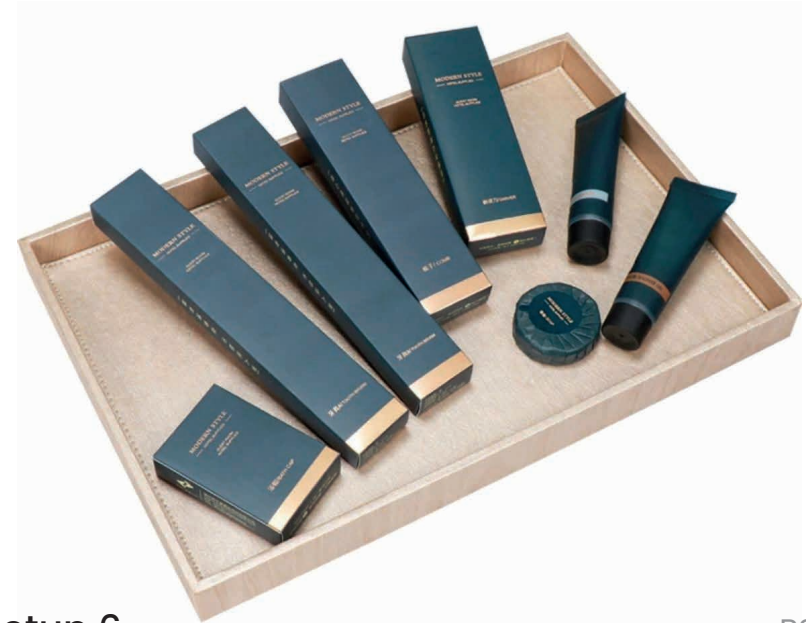

Otel Setup 6
Hotel Setup 6

BSET-006